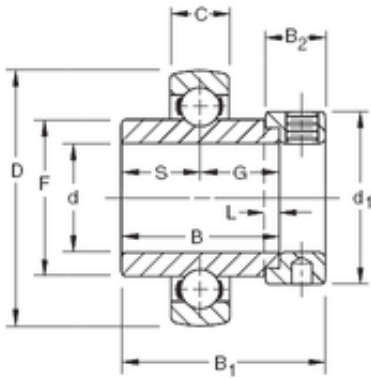

### Bearing No. SM1201KB

L	4,8 mm
S	27,8 mm
d	52,3875 mm
D	100 mm
B	55,56 mm
C	21 mm
F	69,77 mm
G	27,8 mm
d1	76,2 mm
B1	71,4 mm
B2	20,6 mm
Weight	1,397 Kg
Size (mm)	52.3875x100x55.56
Width (mm)	55,56
Bearing number	SM1201KB
Bore Diameter (mm)	52,3875
Outer Diameter (mm)	100
Basic dynamic load rating (C)	48 kN