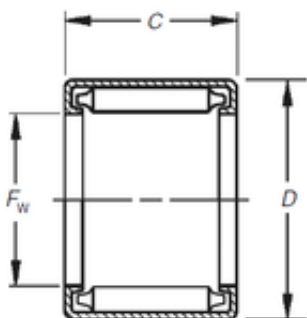

Bearing No. B-4420

D	79,375 mm
C	31,75 mm
Fw	69,85 mm
Weight	0,208 Kg
Size (mm)	69.85x79.375x31.75
Width (mm)	31,75
Bearing number	B-4420
Bore Diameter (mm)	69,85
Outer Diameter (mm)	79,375
(Grease) Lubrication Speed	1600 r/min
Basic dynamic load rating (C)	85,4 kN
Basic static load rating (C0)	252 kN