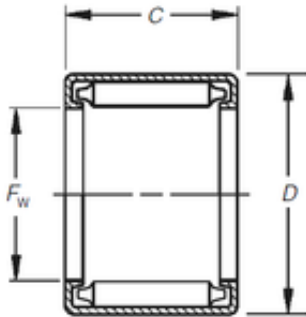

### Bearing No. B-348

D	63,5 mm
C	12,7 mm
Fw	53,975 mm
Weight	0,065 Kg
Size (mm)	53.975x63.5x12.7
Width (mm)	12,7
Bearing number	B-348
Bore Diameter (mm)	53,975
Outer Diameter (mm)	63,5
(Grease) Lubrication Speed	2000 r/min
Basic dynamic load rating (C)	26,1 kN
Basic static load rating (C0)	51,2 kN