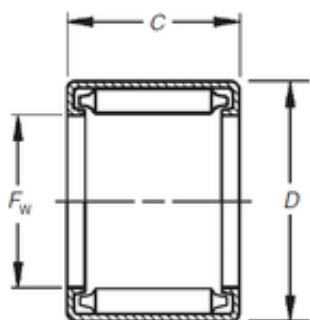

Bearing No. B-3424

D	63,5 mm
C	38,1 mm
F _w	53,975 mm
Weight	0,196 Kg
Size (mm)	53.975x63.5x38.1
Width (mm)	38,1
Bearing number	B-3424
Bore Diameter (mm)	53,975
Outer Diameter (mm)	63,5
(Grease) Lubrication Speed	2000 r/min
Basic dynamic load rating (C)	87,2 kN
Basic static load rating (C ₀)	242 kN