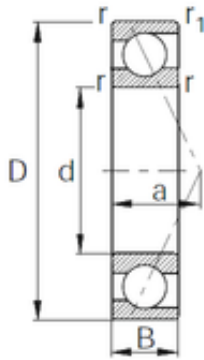

Bearing No. 7320

D	215 mm
d	100 mm
B	47 mm
C	47 mm
r min.	3 mm
Size (mm)	100x215x47
Width (mm)	47
Bearing number	7320
Angle (?)	25 °
Bore Diameter (mm)	100
Outer Diameter (mm)	215
(Grease) Lubrication Speed	3500 r/min
Basic dynamic load rating (C)	207 kN
Basic static load rating (C0)	193 kN