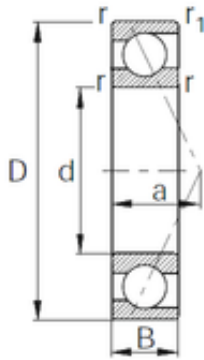

### Bearing No. 7319

D	200 mm
d	95 mm
B	45 mm
C	45 mm
r min.	3 mm
Size (mm)	95x200x45
Width (mm)	45
Bearing number	7319
Angle (?)	25 °
Bore Diameter (mm)	95
Outer Diameter (mm)	200
(Grease) Lubrication Speed	3700 r/min
Basic dynamic load rating (C)	183 kN
Basic static load rating (C0)	162 kN