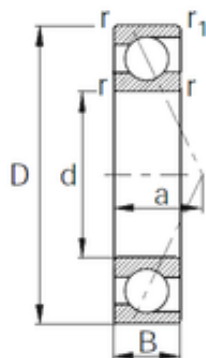

## Bearing No. 7315

D	160 mm
d	75 mm
B	37 mm
C	37 mm
r min.	2,1 mm
Size (mm)	75x160x37
Width (mm)	37
Bearing number	7315
Angle (?)	25 °
Bore Diameter (mm)	75
Outer Diameter (mm)	160
(Grease) Lubrication Speed	4800 r/min
Basic dynamic load rating (C)	136 kN
Basic static load rating (C0)	106 kN