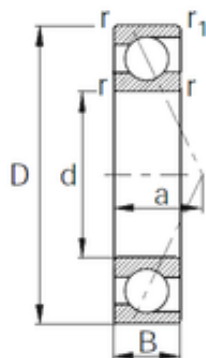

Bearing No. 7314

D	150 mm
d	70 mm
B	35 mm
C	35 mm
r min.	2,1 mm
Size (mm)	70x150x35
Width (mm)	35
Bearing number	7314
Angle (?)	25 °
Bore Diameter (mm)	70
Outer Diameter (mm)	150
(Grease) Lubrication Speed	5100 r/min
Basic dynamic load rating (C)	125 kN
Basic static load rating (C0)	93,5 kN