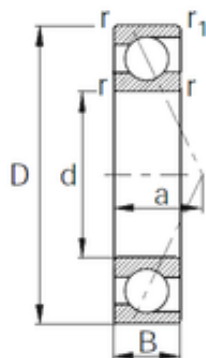

## Bearing No. 7313

D	140 mm
d	65 mm
B	33 mm
C	33 mm
r min.	2,1 mm
Size (mm)	65x140x33
Width (mm)	33
Bearing number	7313
Angle (?)	25 °
Bore Diameter (mm)	65
Outer Diameter (mm)	140
(Grease) Lubrication Speed	5500 r/min
Basic dynamic load rating (C)	111 kN
Basic static load rating (C0)	