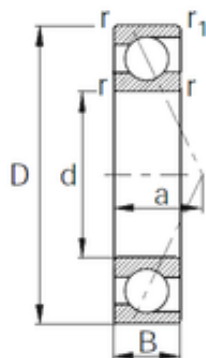

Bearing No. 7309

D	100 mm
d	45 mm
B	25 mm
C	25 mm
r min.	1,5 mm
Size (mm)	45x100x25
Width (mm)	25
Bearing number	7309
Angle (?)	25 °
Bore Diameter (mm)	45
Outer Diameter (mm)	100
(Grease) Lubrication Speed	7800 r/min
Basic dynamic load rating (C)	63,5 kN
Basic static load rating (C0)	43,5 kN