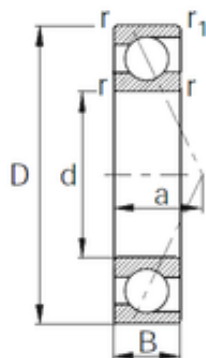

### Bearing No. 7305

D	62 mm
d	25 mm
B	17 mm
C	17 mm
r min.	1,1 mm
Size (mm)	25x62x17
Width (mm)	17
Bearing number	7305
Angle (?)	25 °
Bore Diameter (mm)	25
Outer Diameter (mm)	62
(Grease) Lubrication Speed	13000 r/min
Basic dynamic load rating (C)	26,4 kN
Basic static load rating (C0)	15,8 kN