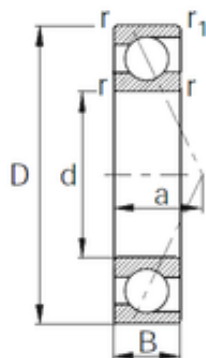

Bearing No. 7304

D	52 mm
d	20 mm
B	15 mm
C	15 mm
r min.	1,1 mm
Size (mm)	20x52x15
Width (mm)	15
Bearing number	7304
Angle (?)	25 °
Bore Diameter (mm)	20
Outer Diameter (mm)	52
(Grease) Lubrication Speed	16000 r/min
Basic dynamic load rating (C)	18,7 kN
Basic static load rating (C0)	10,4 kN