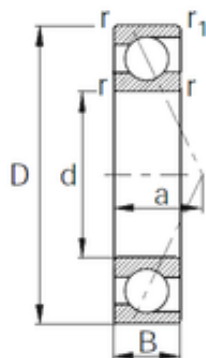

Bearing No. 7302

D	42 mm
d	15 mm
B	13 mm
C	13 mm
r min.	1 mm
Size (mm)	15x42x13
Width (mm)	13
Bearing number	7302
Angle (?)	25 °
Bore Diameter (mm)	15
Outer Diameter (mm)	42
(Grease) Lubrication Speed	19000 r/min
Basic dynamic load rating (C)	13,5 kN
Basic static load rating (C0)	7,2 kN