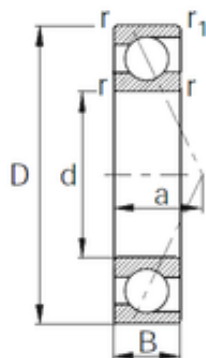

Bearing No. 7301

D	37 mm
d	12 mm
B	12 mm
C	12 mm
r min.	1 mm
Size (mm)	12x37x12
Width (mm)	12
Bearing number	7301
Angle (?)	25 °
Bore Diameter (mm)	12
Outer Diameter (mm)	37
(Grease) Lubrication Speed	23000 r/min
Basic dynamic load rating (C)	11,2 kN
Basic static load rating (C0)	5,25 kN