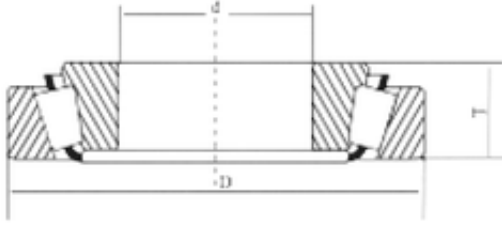

### Bearing No. 537/532

D	107,95 mm
d	50,8 mm
T	36,512 mm
Size (mm)	50.8x107.95x36.512
Width (mm)	36,512
Bearing number	537/532
Bore Diameter (mm)	50,8
Outer Diameter (mm)	107,95