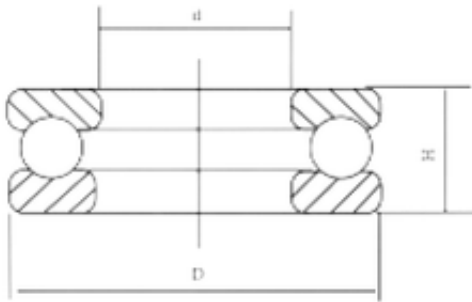

Bearing No. 51312

D	110 mm
d	60 mm
H	35 mm
Size (mm)	60x110x35
Width (mm)	35
Bearing number	51312
Bore Diameter (mm)	60
Outer Diameter (mm)	110