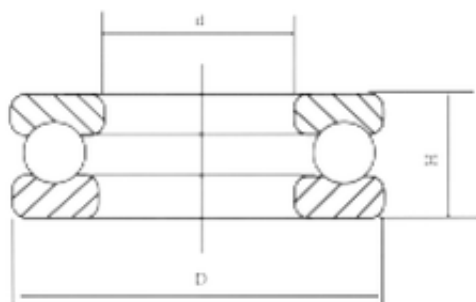

Bearing No. 51202

D	32 mm
d	15 mm
H	12 mm
Size (mm)	15x32x12
Width (mm)	12
Bearing number	51202
Bore Diameter (mm)	15
Outer Diameter (mm)	32