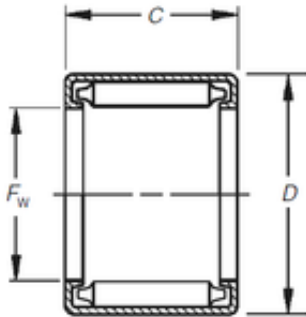

### Bearing No. BH-98

D	20,638 mm
C	12,7 mm
Fw	14,288 mm
Weight	0,013 Kg
Size (mm)	14.288x20.638x12.7
Width (mm)	12,7
Bearing number	BH-98
Bore Diameter (mm)	14,288
Outer Diameter (mm)	20,638
(Grease) Lubrication Speed	4600 r/min
Basic dynamic load rating (C)	12 kN
Basic static load rating (C0)	16,5 kN