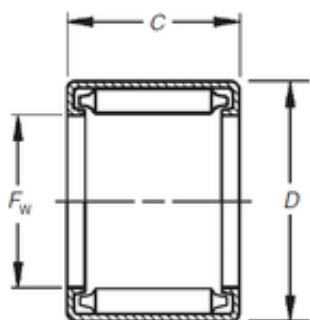

### Bearing No. BH-1412

D	30,163 mm
C	19,05 mm
Fw	22,225 mm
Weight	0,036 Kg
Size (mm)	22.225x30.163x19.05
Width (mm)	19,05
Bearing number	BH-1412
Bore Diameter (mm)	22,225
Outer Diameter (mm)	30,163
(Grease) Lubrication Speed	3800 r/min
Basic dynamic load rating (C)	25 kN
Basic static load rating (C0)	41,99 kN