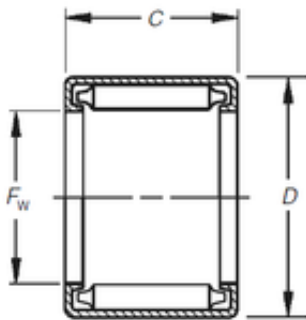

Bearing No. BH-1410

| | |
|-------------------------------|---------------------|
| D | 30,163 mm |
| C | 15,88 mm |
| Fw | 22,225 mm |
| Weight | 0,03 Kg |
| Size (mm) | 22.225x30.163x15.88 |
| Width (mm) | 15,88 |
| Bearing number | BH-1410 |
| Bore Diameter (mm) | 22,225 |
| Outer Diameter (mm) | 30,163 |
| (Grease) Lubrication Speed | 3800 r/min |
| Basic dynamic load rating (C) | 20,3 kN |
| Basic static load rating (C0) | 32,21 kN |