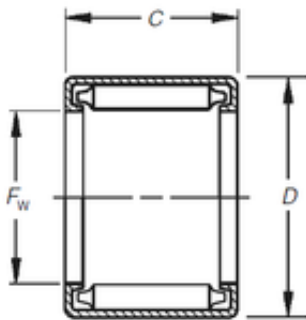

Bearing No. B-47

D	11,113 mm
C	11,13 mm
Fw	6,35 mm
Weight	0,004 Kg
Size (mm)	6.35x11.113x11.13
Width (mm)	11,13
Bearing number	B-47
Bore Diameter (mm)	6,35
Outer Diameter (mm)	11,113
(Grease) Lubrication Speed	6500 r/min
Basic dynamic load rating (C)	5,52 kN
Basic static load rating (C0)	6,45 kN