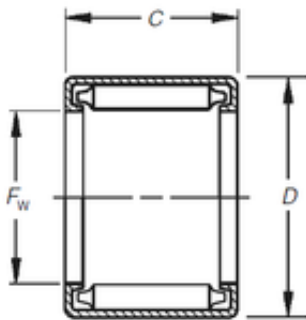

Bearing No. B-34

D	8,733 mm
C	6,35 mm
Fw	4,763 mm
Weight	0,001 Kg
Size (mm)	4.763x8.733x6.35
Width (mm)	6,35
Bearing number	B-34
Bore Diameter (mm)	4,763
Outer Diameter (mm)	8,733
(Grease) Lubrication Speed	7000 r/min
Basic dynamic load rating (C)	2,22 kN
Basic static load rating (C0)	2,14 kN