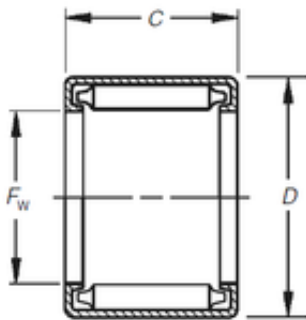

### Bearing No. B-1314

D	26,988 mm
C	22,23 mm
Fw	20,638 mm
Weight	0,031 Kg
Size (mm)	20.638x26.988x22.23
Width (mm)	22,23
Bearing number	B-1314
Bore Diameter (mm)	20,638
Outer Diameter (mm)	26,988
(Grease) Lubrication Speed	3400 r/min
Basic dynamic load rating (C)	26,7 kN
Basic static load rating (C0)	51,15 kN