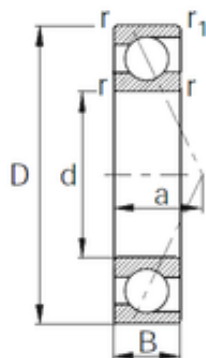

## Bearing No. 7304B

D	52 mm
d	20 mm
B	15 mm
C	15 mm
r min.	1,1 mm
Size (mm)	20x52x15
Width (mm)	15
Bearing number	7304B
Angle (?)	40 °
Bore Diameter (mm)	20
Outer Diameter (mm)	52
(Grease) Lubrication Speed	13000 r/min
Basic dynamic load rating (C)	17,3 kN
Basic static load rating (C0)	9,65 kN