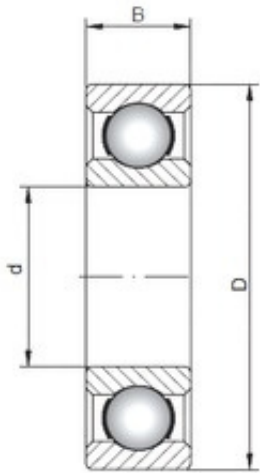

# Amigo

**Bearing No. 61948**

D	320 mm
d	240 mm
B	38 mm
C	38 mm
Size (mm)	240x320x38
Width (mm)	38
Bearing number	61948
Bore Diameter (mm)	240
Outer Diameter (mm)	320