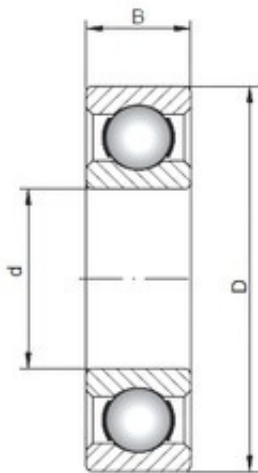

Amigo

Bearing No. 61944

D	300 mm
d	220 mm
B	38 mm
C	38 mm
Weight	8 Kg
Size (mm)	220x300x38
Width (mm)	38
Bearing number	61944
Bore Diameter (mm)	220
Outer Diameter (mm)	300
(Grease) Lubrication Speed	2000 r/min
Basic dynamic load rating (C)	151 kN
Basic static load rating (C0)	180 kN