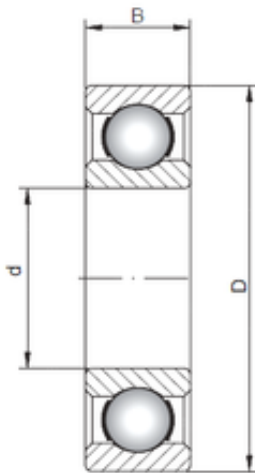

Amigo

Bearing No. 61940

D	280 mm
d	200 mm
B	38 mm
C	38 mm
Weight	7,4 Kg
Size (mm)	200x280x38
Width (mm)	38
Bearing number	61940
Bore Diameter (mm)	200
Outer Diameter (mm)	280
(Grease) Lubrication Speed	2200 r/min
Basic dynamic load rating (C)	148 kN
Basic static load rating (C0)	166 kN