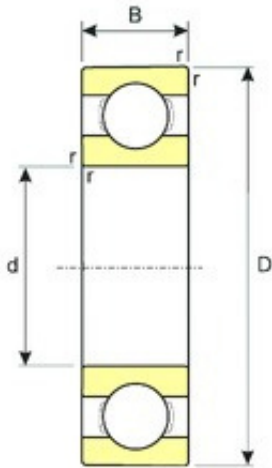

Amigo

Amigo | 61938

Bearing No. 61938 MA

D	260 mm
d	190 mm
B	33 mm
C	33 mm
Weight	5,25 Kg
Size (mm)	190x260x33
Width (mm)	33
Bearing number	61938 MA
Bore Diameter (mm)	190
Outer Diameter (mm)	260
(Grease) Lubrication Speed	3290 r/min
Basic dynamic load rating (C)	114,7 kN
Basic static load rating (C0)	133 kN